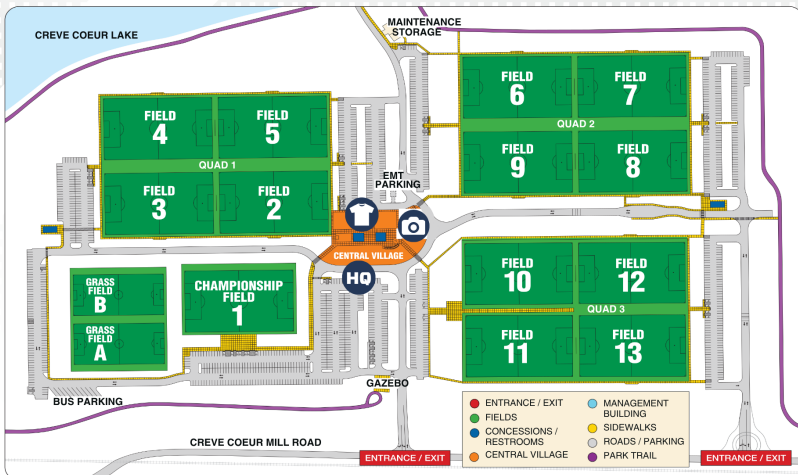

## OFFICIAL MERCHANDISE

COME SEE US AT CENTRAL VILLAGE!

Creve Coeur Park SOCCER COMPLEX

**HQ** EVENT HEADQUARTERS

**T** EVENT SHOP

**📷** PHOTOS + AWARDS

2350 Creve Coeur Mill Road | St. Louis MO 63146

PapWear